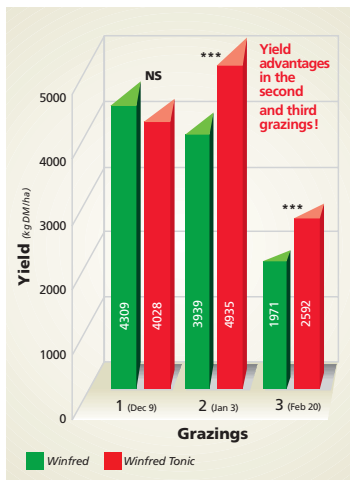

Finishing advance from Tonic

Inclusion of TONIC as part of a perennial pasture has been proven to increase lamb growth rates.

Percentage of lambs achieving slaughter target liveweight at the same date from a perennial pasture, with and without TONIC, in 3 successive years, Ceres Research Centre, 2002-2004.

White clover was chemically removed from all treatments to eliminate confounding effects of variable clover content.

Addition of TONIC to a multiple grazing brassica will improve yields in subsequent grazings, and possibly aid rumen adjustment (a function of its chemical properties and greater diet variation).

Dry matter yields of a WINFRED and WINFRED/TONIC crop in a multiple grazing situation, Ceres Research Centre, 1999-2000.

Ploidy
Diploid

Sowing rate
(per ha)
2-10kg

Leaf
Broad, ribbed

Growth habit
Upright

Seasonality
Drought tolerant