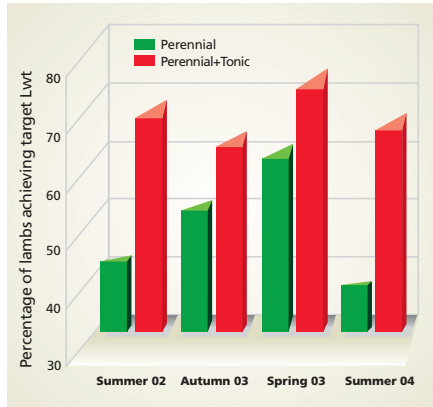

Finishing advance from Tonic

Inclusion of TONIC as part of a perennial pasture has been proven to increase lamb growth rates.

Percentage of lambs achieving slaughter target liveweight at the same date from a perennial pasture, with and without TONIC, in 3 successive years, Ceres Research Centre, 2002-2004.

White clover was chemically removed from all treatments to eliminate confounding effects of variable clover content.

Addition of TONIC to a multiple grazing brassica will improve yields in subsequent grazings, and possibly aid rumen adjustment (a function of its chemical properties and greater diet variation).