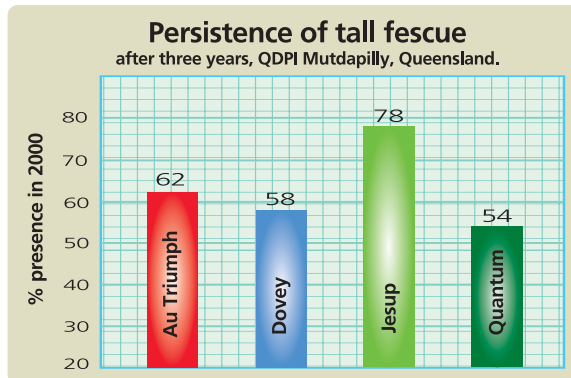

Jesup

Tall Fescue

CONTINENTAL

JESUP MaxP[®] tall fescue

- ✓ Persistent and heat tolerant
- ✓ Fine-medium leaf, prostrate
- ✓ Mid-late heading
- ✓ MaxP[®] endophyte

JESUP MaxP[®] is a very persistent and heat tolerant tall fescue. Being a continental type it provides year-round production whenever soil moisture allows.

JESUP MaxP[®] is finer leaved and more densely tillered than standard tall fescues. It has good feed quality and palatability. JESUP MaxP[®] has been successful in harsher environments where other cultivars have failed to persist.