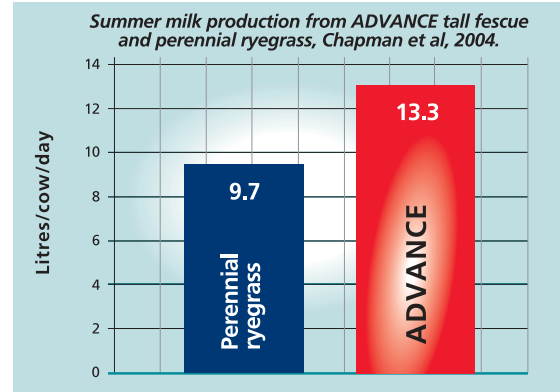

Grasslands ADVANCE tall fescue

- ✓ Very high summer and autumn production
- ✓ Medium leaf size, low leaf strength for high animal acceptance
- ✓ Good cool season growth for a Continental type
- ✓ Late heading
- ✓ Available as **ADVANCE** or **ADVANCE MaxP®**

ADVANCE has changed the role of tall fescue through its ability to give excellent animal performance. ADVANCE was bred by AgResearch Grasslands for animal palatability, improved establishment vigour, and high dry matter production.

In hot environments, when some soil moisture is available, ADVANCE can continue to grow when ryegrass has gone into 'green drought' mode.

ADVANCE has been shown to increase cow milk production, especially over summer. It has also been successful as a high quality finishing pasture for lambs and cattle.